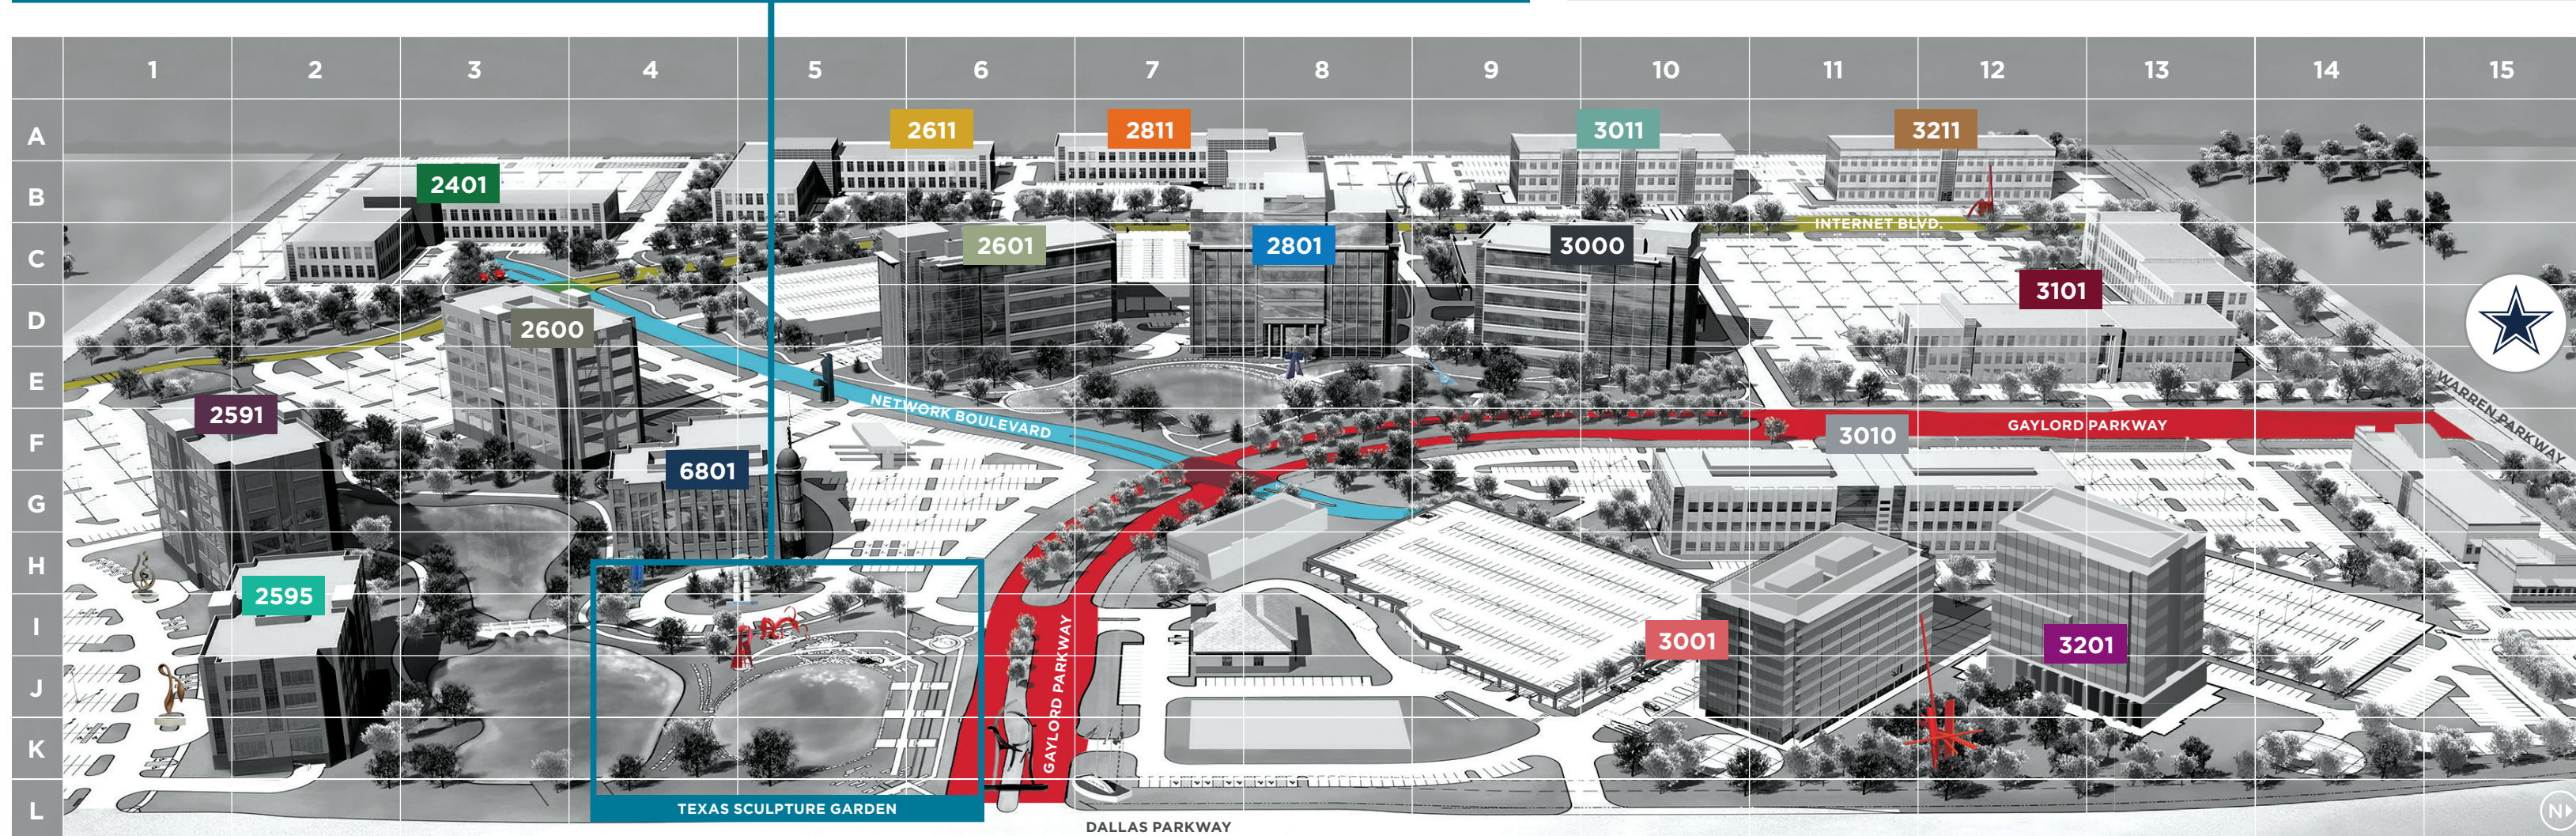

ART LOCATION LIST BY ARTIST	Akamatsu, Elizabeth..... I12	Damisch, Gunter..... D8	Iles, David..... H5	Nentrup, Tim..... H5	Smith, Isaac..... H5
	Bagley, Frances..... H5, K2	Daniel, Jerry..... B12, E7, F14, L6	Jessup, Robert..... B10	Ngaboy, Christopher..... F4	Stein, Sandi..... B8
	Banger, Joshua..... F4	Dodd, Jerry..... B3, B10, D6, F4, G11, H5	Kittelson, Paul..... I5	O'Michael, Michelle..... C6, I5	Sullivan, James..... H5
	Barrington, Joe..... C3, C4, E9, I4	Ehrlich, Lisa..... J13	Koch, Arthur..... J11	Oppenheim, Dennis..... C3, C8, D2	Surls, James..... H5
	Bass, Betsy..... H5	Fleming, Linda..... C6	Little, Ken..... H5	Orr, Tom..... H5	Tabak, Robert..... E9
	Bateman, Alice..... K5	Garcia, Eliseo..... J5	Madamombe, Colleen..... G5	Owens, Sherry..... B3, B10, D6, H5, I5	Theel, Gunnar..... E8
	Benhura, Dominic..... G5	Gessell, Polly..... H4	Malich, Karel..... B5	Pavlovsky, Michael..... H5	Thorarindottir, Steinunn..... J11, K11
	Bennett..... H4	Glover, Tim..... J6	Marcus, Heather..... B3, D10, F4, H5	Poloto, Silvia..... F4	Tobolowsky, George..... B12, D10, J11, J13, I4
	Bowman, Jim..... H5	Gordon, Harry..... E8	McCullough, David..... F4, I6	Priour, Damian..... H5	Umlauf, Karl..... B5, B12, D6, H2, J11, K2
	Brandl, Herbert..... J11	Graeve, David..... D9	Mee, Nancy..... K2	Rogers, Andrew..... B8, C3, C4, D6, D9, E12, F7, F10, F12, F13, F14, G8, H3, I2, J1, K3	Von Selm, Arie..... D8
	Caldwell, Graham..... D10	Hendricks, Edward..... K6	Miller, John Brough..... C7, D7, E5, F15, L6	Sisa..... B5, B8, J11	Vopava, Walter..... B3, D6
	Cinquemani, Jim..... K5	Henry, John..... K12	Mock, Richard..... B10		Whitney, Mac..... B12, C4, C10, E5, F14, G2, G11, J5
	Colombik, Roger..... G11, H5	Hernandez, T. Paul..... E11	Mulasic, Lazlo..... G11		Wilson, Jeff..... J11
	Connell, Russ..... I13, J13	Hickman, David..... E7, E14, J5	Mungia, Robert..... D10, J11		Ziegler, Marla..... J11
	Dakgalawuy, Abraham..... F4	Hyo, Lee Jae..... J11	Neidhardt, Richard..... H5