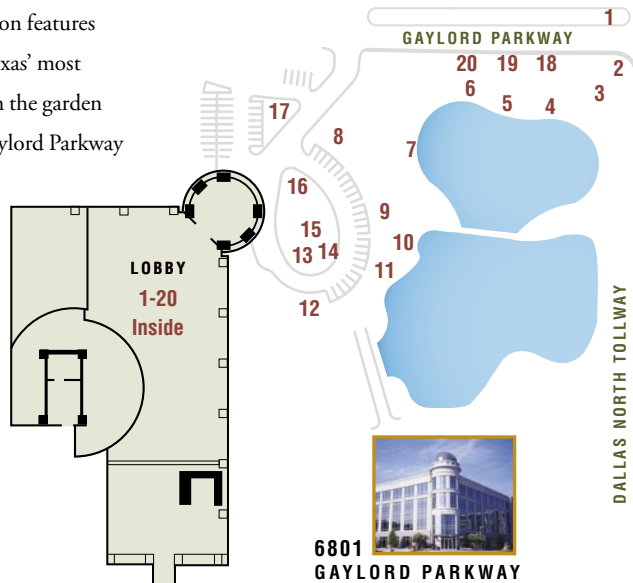

20.
(OUTSIDE)

INSIDE : 1. Jim Bowman, Dallas *Bluebonnets* blown glass, steel 2. Betsy Bass, Dallas and Tim Nentrup, Fort Worth *Bird Window* bronze, oak 3. Richard Neidhardt, Sherman *Clock Rider* bronze 4. Marla Ziegler, Dallas *Office Party* clay, glaze 5. James Sullivan, Dallas *Figure Aloft* straw, plaster, wood, steel 6. Jesus B. Moroles, Rockport *Black Spirit* black granite 7. Roger Colombik, Wimberley *Poetry Series II* stone, steel, paint 8. Frances Bagley, Dallas *The First Crusade* cedar, pigment 9. Tom Orr, Dallas *Wood Bend & Black Bend* wood, glass, laminate 10. Polly Gessell, Dallas *Art Conference* glass 11. Heather Marcus, Texas and New York *Green Ray* aluminum, paint 12. Michael Pavlovsky, Fort Worth *Perseverance* bronze 13. Karl Umlauf, Lorena *Legend series* mixed media on cast paper 14. Arthur Koch, Dallas *Elements of Change series* wood, cement, paint 15. James Surls, Texas and Colorado *Three and Three and Seven Flower* pine, poplar, steel 16. Jerry Dodd, Commerce *Balancing Act* steel, paint 17. Harry Geffert, Crowley *Downside, Up* bronze 18. Joe Havel, Houston *Two Starched Shirts* bronze 19. Ken Little, San Antonio *Coast (Walking Coyote)* bronze 20. Isaac Smith, Dallas *Panther* wood, paint, monofilament